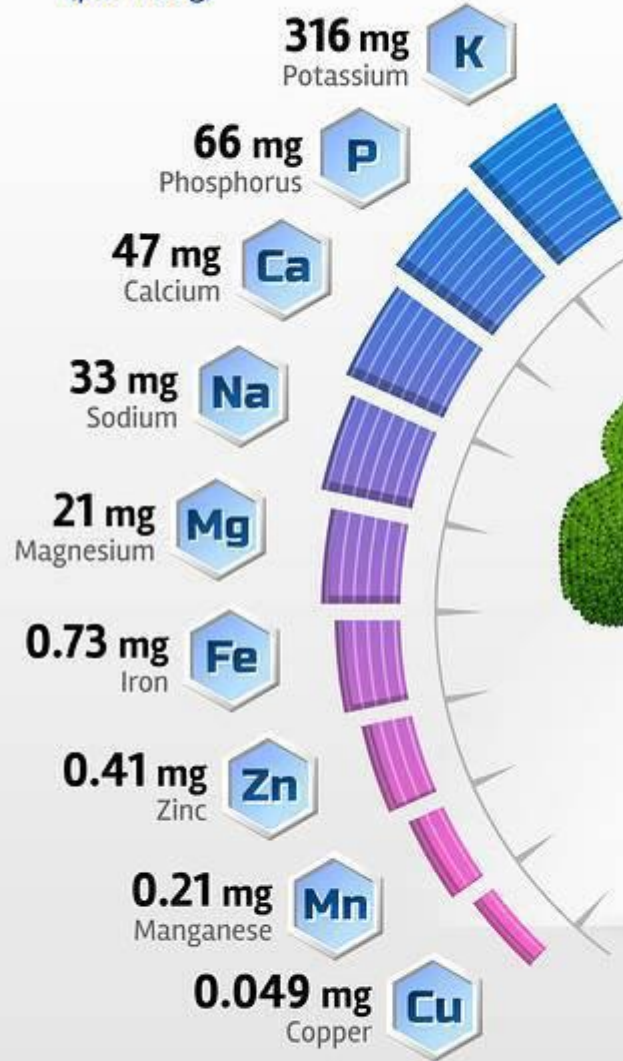

MINERALS

(per 100g)

ENERGY

(per 100g)

52 kcal

VITAMINS

(per 100g)

CARBOHYDRATES
13.81 g

FAT
0.17 g

PROTEIN
0.26 g

MINERALS

(per 100g)

ENERGY  **89 kcal**
(per 100g)

VITAMINS

(per 100g)

CARBOHYDRATES
22.84 g

FAT
0.33g

PROTEIN
1.09 g

MINERALS

(per 100g)

ENERGY  **34 kcal**
(per 100g)

VITAMINS

(per 100g)

CARBOHYDRATES
6.64 g

FAT
0.37 g

PROTEIN
2.82 g

MINERALS

(per 100g)

ENERGY  **77 kcal**
(per 100g)

VITAMINS

(per 100g)

CARBOHYDRATES
17.47 g