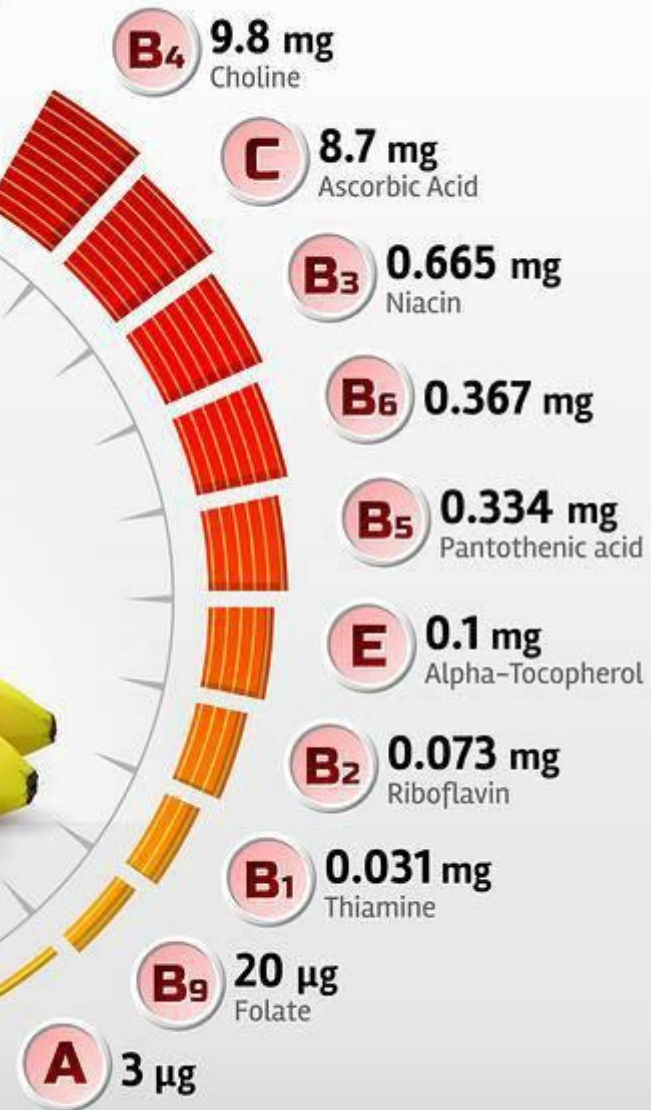

MINERALS

(per 100g)

ENERGY

(per 100g)

52 kcal

VITAMINS

(per 100g)

CARBOHYDRATES
13.81 g

FAT
0.17 g

PROTEIN
0.26 g

MINERALS

(per 100g)

ENERGY  **89 kcal**
(per 100g)

VITAMINS

(per 100g)

CARBOHYDRATES
22.84 g

FAT
0.33g

PROTEIN
1.09 g

MINERALS

(per 100g)

ENERGY  **34 kcal**
(per 100g)

VITAMINS

(per 100g)

CARBOHYDRATES
6.64 g

FAT
0.37 g

PROTEIN
2.82 g

MINERALS

(per 100g)

ENERGY  **77 kcal**
(per 100g)

VITAMINS

(per 100g)

CARBOHYDRATES
17.47 g