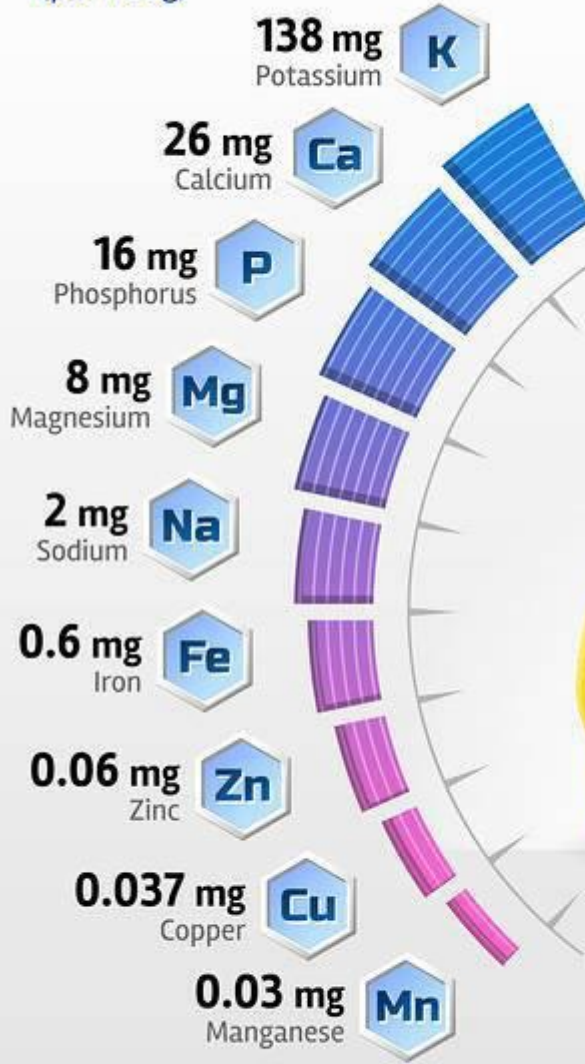

FAT
0.1 g

PROTEIN
1.1 g

MINERALS

(per 100g)

ENERGY  **63 kcal**
(per 100g)

VITAMINS

(per 100g)

CARBOHYDRATES
16.01 g

FAT
0.2 g

PROTEIN
1.06 g

MINERALS

(per 100g)

ENERGY  **26 kcal**
(per 100g)

VITAMINS

(per 100g)

CARBOHYDRATES
6.5 g

FAT
0.1 g

PROTEIN
1 g

MINERALS

(per 100g)

ENERGY  **29 kcal**
(per 100g)

VITAMINS

(per 100g)

CARBOHYDRATES
9.32 g

FAT
0.30 g

PROTEIN
1.10 g

MINERALS

(per 100g)

VITAMINS

(per 100g)

CARBOHYDRATES

9.58 g