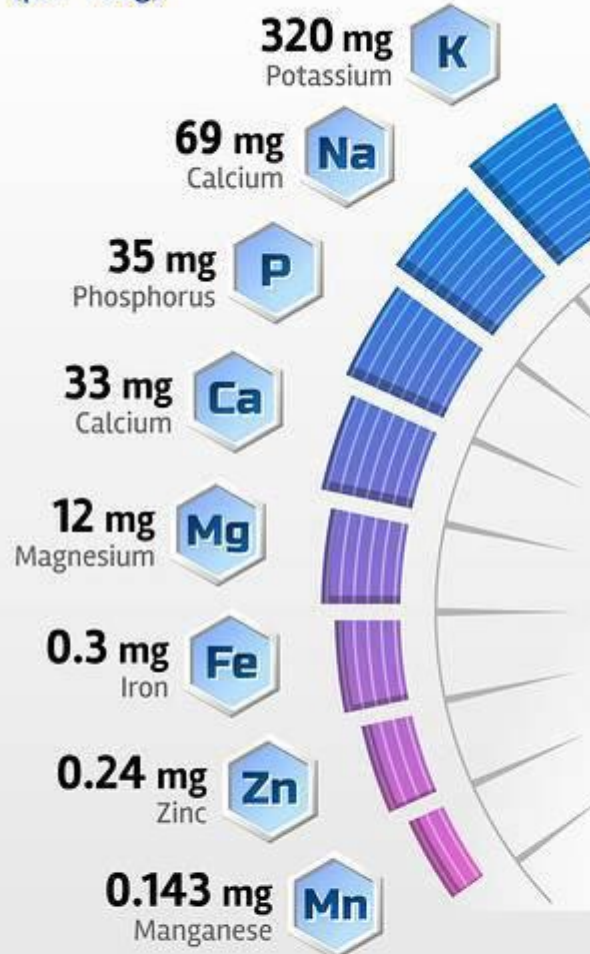

FAT
0.2 g

PROTEIN
1.06 g

MINERALS

(per 100g)

ENERGY  **26 kcal**
(per 100g)

VITAMINS

(per 100g)

CARBOHYDRATES
6.5 g

FAT
0.1 g

PROTEIN
1 g

MINERALS

(per 100g)

ENERGY  **29 kcal**
(per 100g)

VITAMINS

(per 100g)

CARBOHYDRATES
9.32 g

FAT
0.30 g

PROTEIN
1.10 g

MINERALS

(per 100g)

VITAMINS

(per 100g)

CARBOHYDRATES

9.58 g

PROTEIN

0.93 g

FAT

0.24 g

41 kcal

ENERGY

(per 100g)

MINERALS