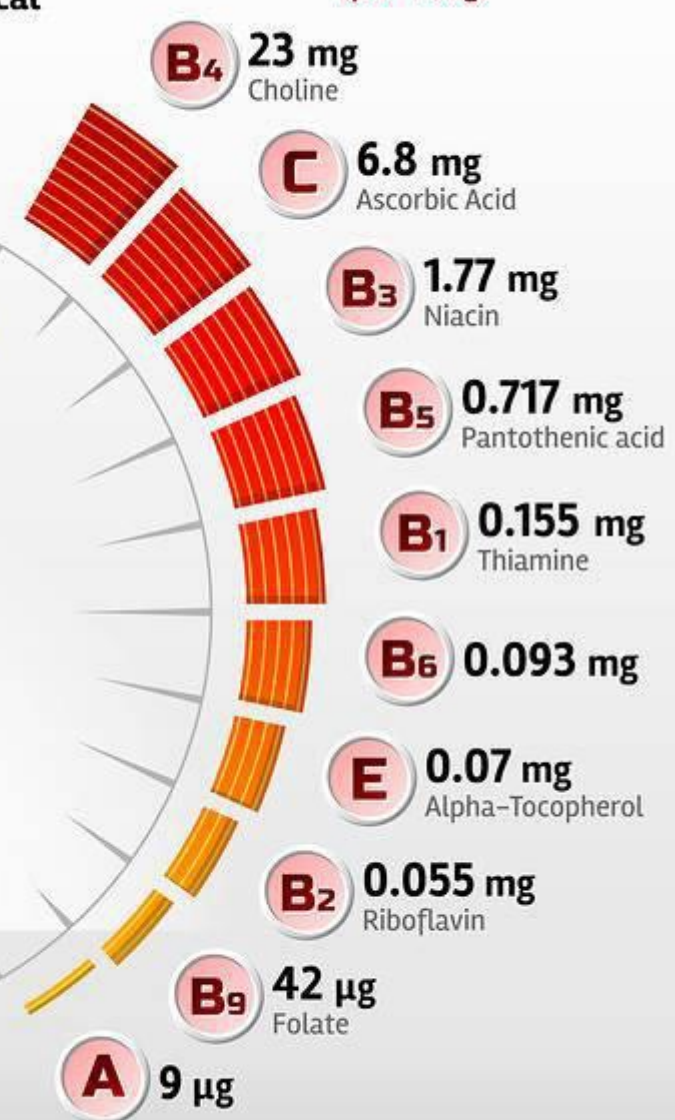

FAT
0.2 g

PROTEIN
1.06 g

MINERALS

(per 100g)

ENERGY  **26 kcal**
(per 100g)

VITAMINS

(per 100g)

CARBOHYDRATES
6.5 g

PROTEIN

0.93 g

FAT

0.24 g

41 kcal

ENERGY

(per 100g)

MINERALS

(per 100g)

ENERGY  **47 kcal**
(per 100g)

VITAMINS

(per 100g)

CARBOHYDRATES
11.75 g

FAT
0.12 g

PROTEIN
0.94 g

MINERALS

(per 100g)

ENERGY  **86 kcal**
(per 100g)

VITAMINS

(per 100g)

CARBOHYDRATES
18.7 g

FAT
1.35 g

PROTEIN
3.27 g

MINERALS