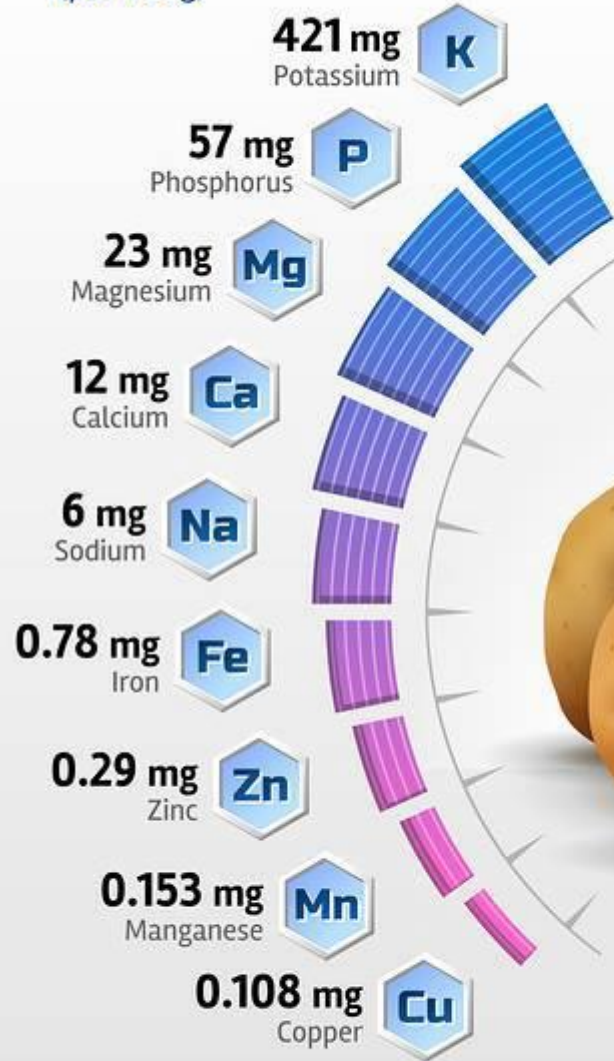

FAT
0.17 g

PROTEIN
0.26 g

MINERALS

(per 100g)

ENERGY  **89 kcal**
(per 100g)

VITAMINS

(per 100g)

CARBOHYDRATES
22.84 g

FAT
0.33g

PROTEIN
1.09 g

MINERALS

(per 100g)

ENERGY  **34 kcal**
(per 100g)

VITAMINS

(per 100g)

CARBOHYDRATES
6.64 g

FAT
0.37 g

PROTEIN
2.82 g

MINERALS

(per 100g)

ENERGY  **77 kcal**
(per 100g)

VITAMINS

(per 100g)

CARBOHYDRATES
17.47 g

FAT
0.09 g

PROTEIN
2.02 g

MINERALS

(per 100g)

ENERGY  **40 kcal**
(per 100g)

VITAMINS

(per 100g)

CARBOHYDRATES
9.34 g