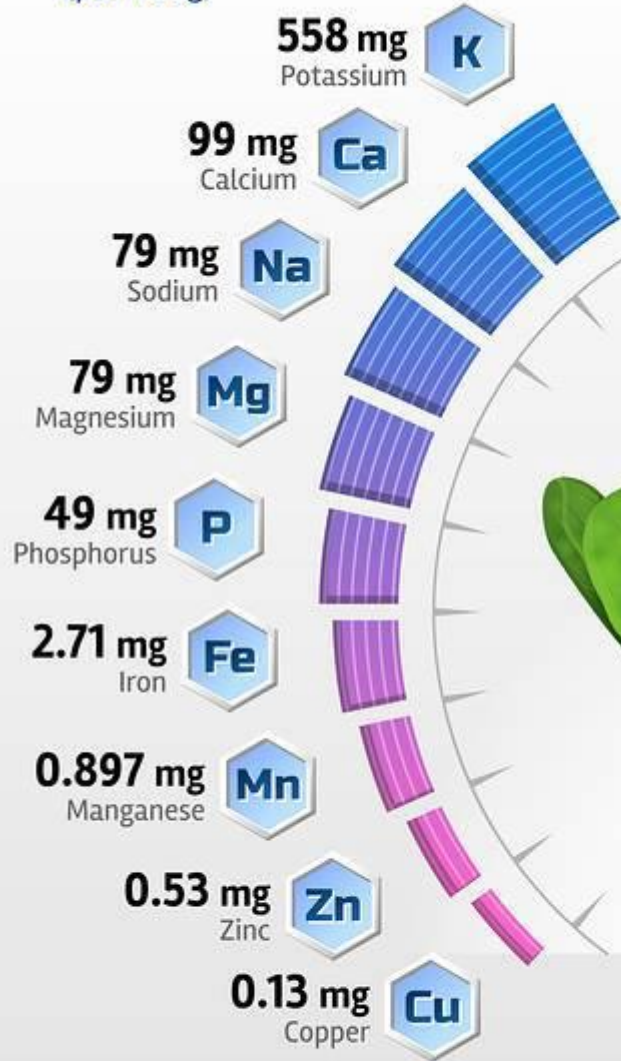

FAT
0.17 g

PROTEIN
0.26 g

MINERALS

(per 100g)

ENERGY  **89 kcal**
(per 100g)

VITAMINS

(per 100g)

CARBOHYDRATES
22.84 g

(per 100g)

ENERGY  **86 kcal**
(per 100g)

VITAMINS

(per 100g)

CARBOHYDRATES
18.7 g

FAT
1.35 g

PROTEIN
3.27 g

MINERALS

(per 100g)

ENERGY  **18 kcal**
(per 100g)

VITAMINS

(per 100g)

CARBOHYDRATES
3.89 g

FAT
0.2 g

PROTEIN
0.88 g

MINERALS

(per 100g)

ENERGY  **23 kcal**
(per 100g)

VITAMINS

(per 100g)

CARBOHYDRATES
3.63 g

FAT
0.39 g

PROTEIN
2.86 g