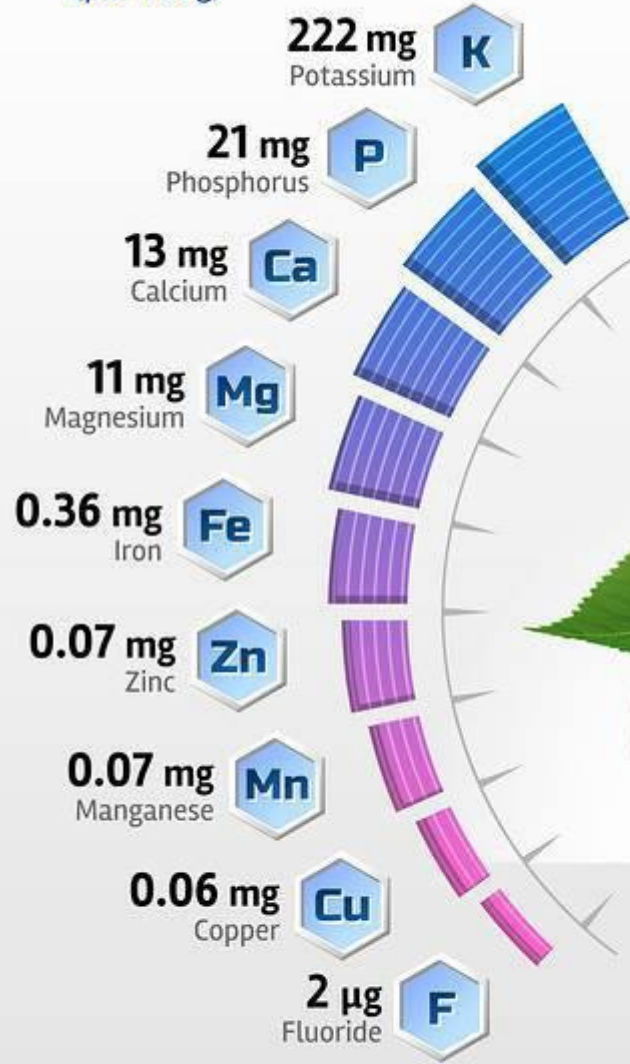

FAT
0.37 g

PROTEIN
2.82 g

MINERALS

(per 100g)

ENERGY  **77 kcal**
(per 100g)

VITAMINS

(per 100g)

CARBOHYDRATES
17.47 g

FAT
0.09 g

PROTEIN
2.02 g

MINERALS

(per 100g)

ENERGY  **40 kcal**
(per 100g)

VITAMINS

(per 100g)

CARBOHYDRATES
9.34 g

FAT
0.1 g

PROTEIN
1.1 g

MINERALS

(per 100g)

ENERGY  **63 kcal**
(per 100g)

VITAMINS

(per 100g)

CARBOHYDRATES
16.01 g

FAT
0.2 g

PROTEIN
1.06 g

MINERALS

(per 100g)

ENERGY  **26 kcal**
(per 100g)

VITAMINS

(per 100g)

CARBOHYDRATES
6.5 g