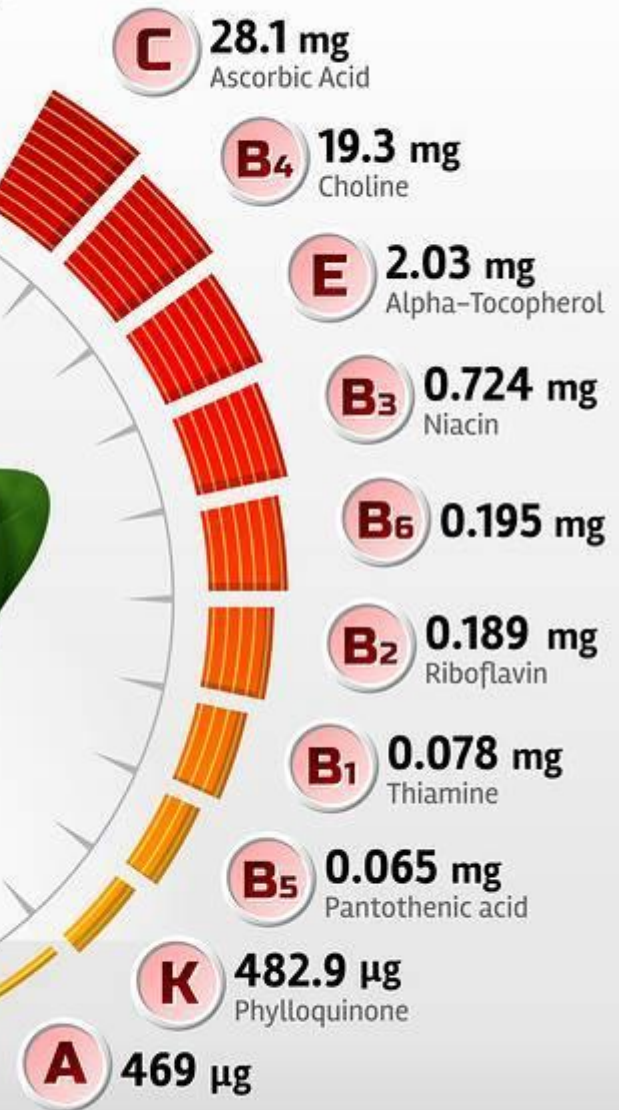

FAT
0.09 g

PROTEIN
2.02 g

MINERALS

(per 100g)

ENERGY  **40 kcal**
(per 100g)

VITAMINS

(per 100g)

CARBOHYDRATES
9.34 g

(per 100g)

ENERGY  **86 kcal**
(per 100g)

VITAMINS

(per 100g)

CARBOHYDRATES
18.7 g

FAT
1.35 g

PROTEIN
3.27 g

MINERALS

(per 100g)

ENERGY  **18 kcal**
(per 100g)

VITAMINS

(per 100g)

CARBOHYDRATES
3.89 g

FAT
0.2 g

PROTEIN
0.88 g

MINERALS

(per 100g)

ENERGY  **23 kcal**
(per 100g)

VITAMINS

(per 100g)

CARBOHYDRATES
3.63 g

FAT
0.39 g

PROTEIN
2.86 g