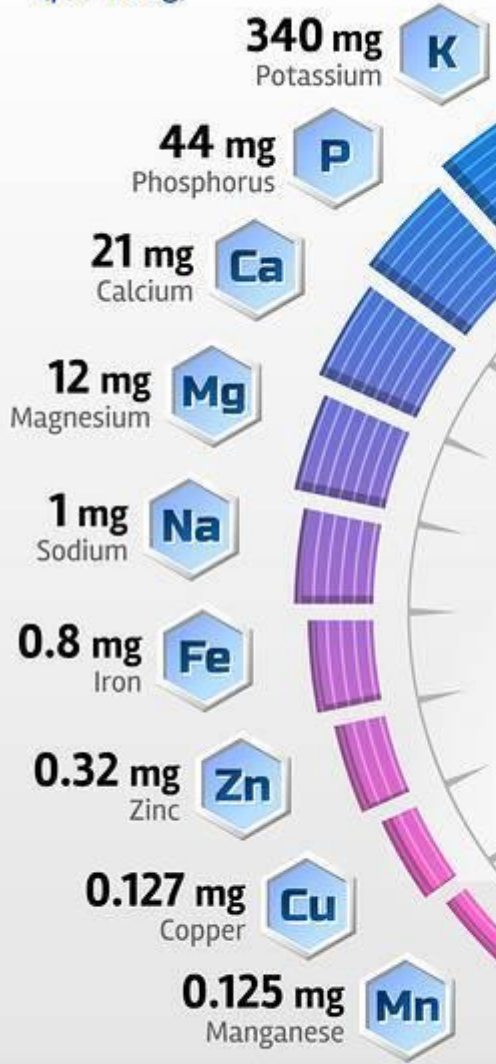

FAT
0.09 g

PROTEIN
2.02 g

MINERALS

(per 100g)

ENERGY  **40 kcal**
(per 100g)

VITAMINS

(per 100g)

CARBOHYDRATES
9.34 g

FAT
0.1 g

PROTEIN
1.1 g

MINERALS

(per 100g)

ENERGY  **63 kcal**
(per 100g)

VITAMINS

(per 100g)

CARBOHYDRATES
16.01 g

FAT
0.2 g

PROTEIN
1.06 g

MINERALS

(per 100g)

ENERGY  **26 kcal**
(per 100g)

VITAMINS

(per 100g)

CARBOHYDRATES
6.5 g

FAT
0.1 g

PROTEIN
1 g

MINERALS

(per 100g)

ENERGY  **29 kcal**
(per 100g)

VITAMINS

(per 100g)

CARBOHYDRATES
9.32 g