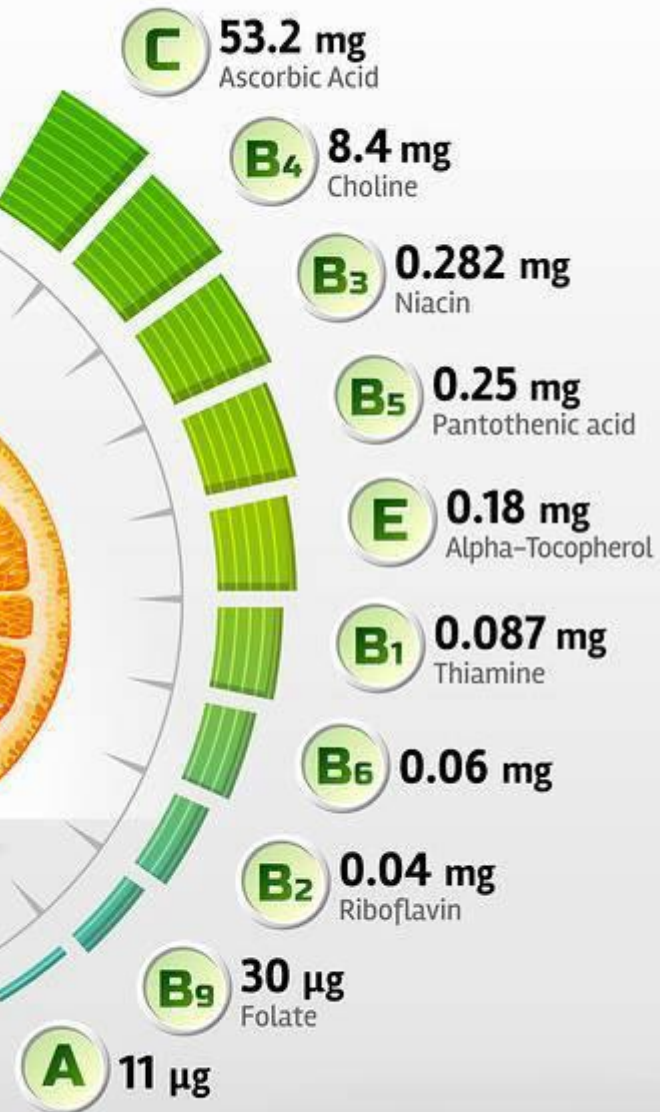

FAT
0.1 g

PROTEIN
1 g

MINERALS

(per 100g)

ENERGY  **29 kcal**
(per 100g)

VITAMINS

(per 100g)

CARBOHYDRATES
9.32 g

FAT
0.30 g

PROTEIN
1.10 g

MINERALS

(per 100g)

VITAMINS

(per 100g)

CARBOHYDRATES

9.58 g

PROTEIN

0.93 g

FAT

0.24 g

41 kcal

ENERGY

(per 100g)

MINERALS

(per 100g)

ENERGY  **47 kcal**
(per 100g)

VITAMINS

(per 100g)

CARBOHYDRATES
11.75 g

FAT
0.12 g

PROTEIN
0.94 g

MINERALS