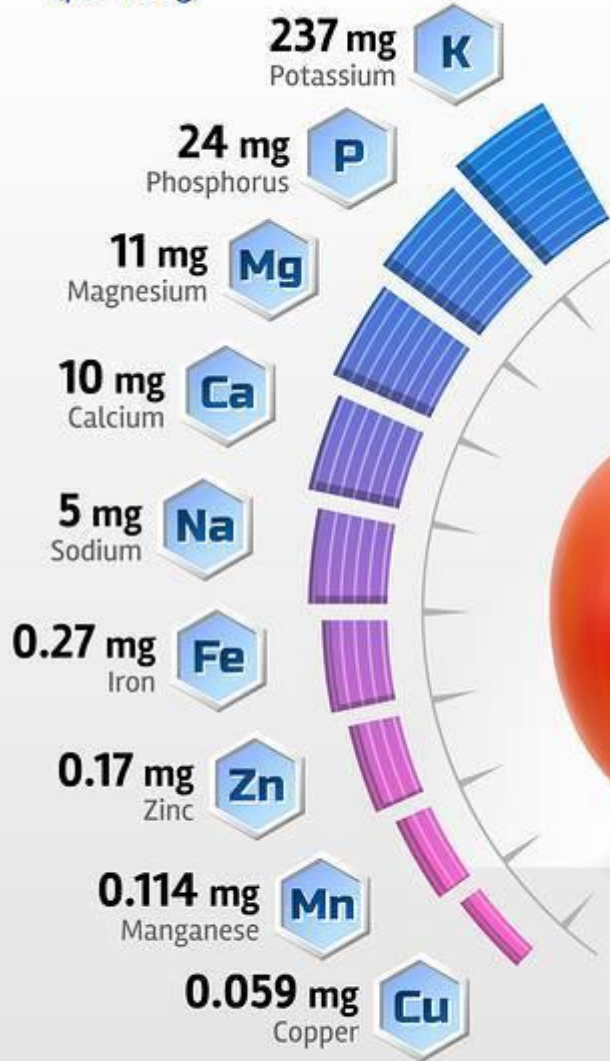

FAT
0.17 g

PROTEIN
0.26 g

MINERALS

(per 100g)

ENERGY  **89 kcal**
(per 100g)

VITAMINS

(per 100g)

CARBOHYDRATES
22.84 g

(per 100g)

ENERGY  **47 kcal**
(per 100g)

VITAMINS

(per 100g)

CARBOHYDRATES
11.75 g

FAT
0.12 g

PROTEIN
0.94 g

MINERALS

(per 100g)

ENERGY  **86 kcal**
(per 100g)

VITAMINS

(per 100g)

CARBOHYDRATES
18.7 g

FAT
1.35 g

PROTEIN
3.27 g

MINERALS

(per 100g)

ENERGY  **18 kcal**
(per 100g)

VITAMINS

(per 100g)

CARBOHYDRATES
3.89 g

FAT
0.2 g

PROTEIN
0.88 g

MINERALS