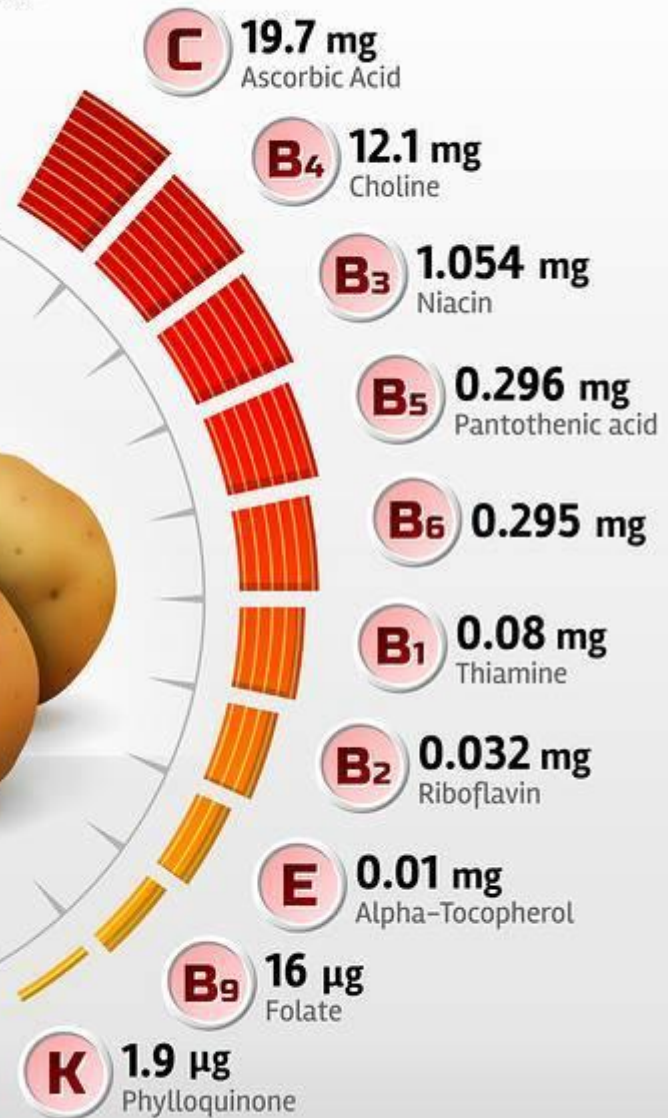

FAT
0.33g

PROTEIN
1.09 g

MINERALS

(per 100g)

ENERGY  **34 kcal**
(per 100g)

VITAMINS

(per 100g)

CARBOHYDRATES
6.64 g

FAT
0.37 g

PROTEIN
2.82 g

MINERALS

(per 100g)

ENERGY  **77 kcal**
(per 100g)

VITAMINS

(per 100g)

CARBOHYDRATES
17.47 g

FAT
0.09 g

PROTEIN
2.02 g

MINERALS

(per 100g)

ENERGY  **40 kcal**
(per 100g)

VITAMINS

(per 100g)

CARBOHYDRATES
9.34 g

FAT
0.1 g

PROTEIN
1.1 g

MINERALS

(per 100g)

ENERGY  **63 kcal**
(per 100g)

VITAMINS

(per 100g)

CARBOHYDRATES
16.01 g