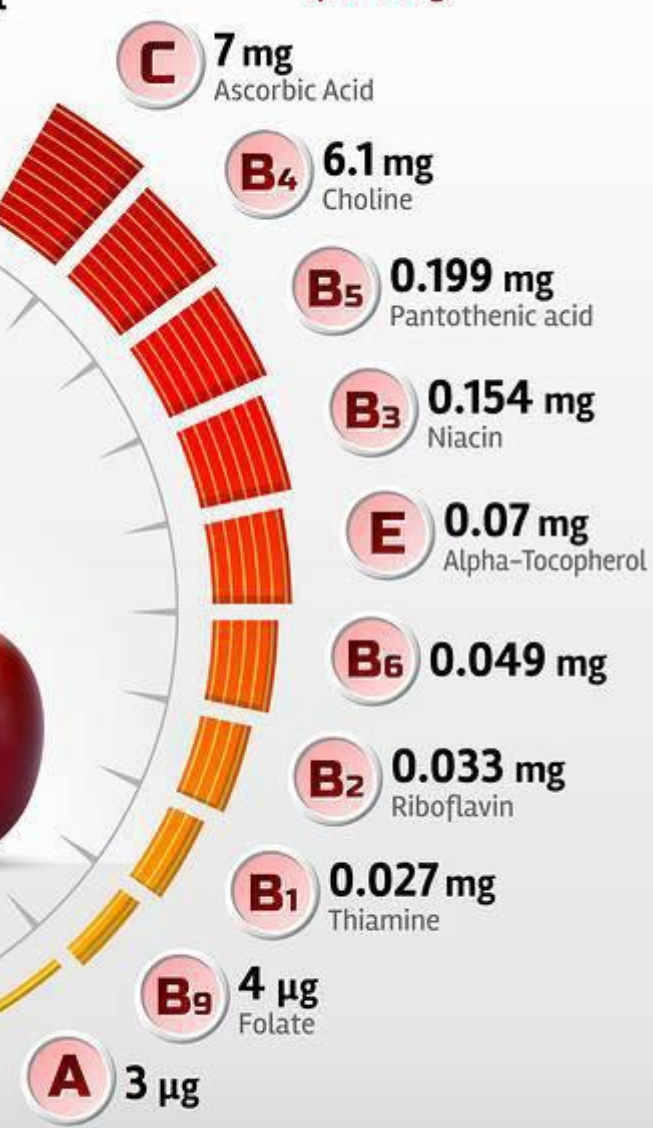

FAT
0.09 g

PROTEIN
2.02 g

MINERALS

(per 100g)

ENERGY  **40 kcal**
(per 100g)

VITAMINS

(per 100g)

CARBOHYDRATES
9.34 g

FAT
0.1 g

PROTEIN
1.1 g

MINERALS

(per 100g)

ENERGY  **63 kcal**
(per 100g)

VITAMINS

(per 100g)

CARBOHYDRATES
16.01 g

FAT
0.2 g

PROTEIN
1.06 g

MINERALS

(per 100g)

ENERGY  **26 kcal**
(per 100g)

VITAMINS

(per 100g)

CARBOHYDRATES
6.5 g

FAT
0.1 g

PROTEIN
1 g

MINERALS

(per 100g)

ENERGY  **29 kcal**
(per 100g)

VITAMINS

(per 100g)

CARBOHYDRATES
9.32 g