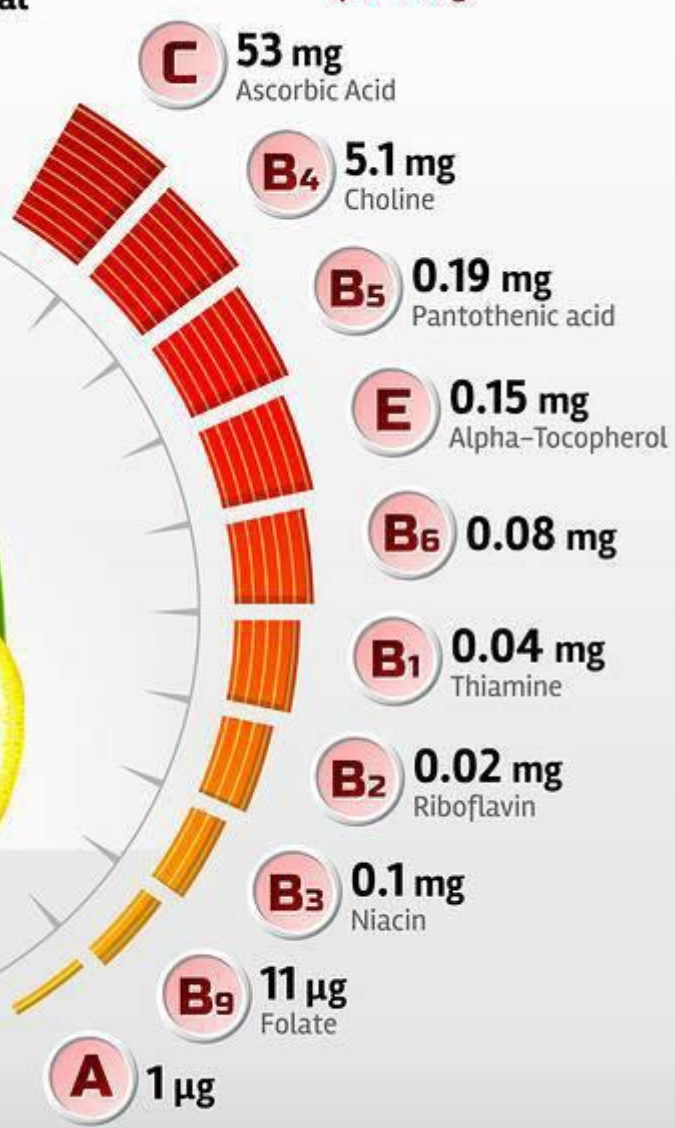

FAT
0.2 g

PROTEIN
1.06 g

MINERALS

(per 100g)

ENERGY  **26 kcal**
(per 100g)

VITAMINS

(per 100g)

CARBOHYDRATES
6.5 g

FAT
0.1 g

PROTEIN
1 g

MINERALS

(per 100g)

ENERGY  **29 kcal**
(per 100g)

VITAMINS

(per 100g)

CARBOHYDRATES
9.32 g

FAT
0.30 g

PROTEIN
1.10 g

MINERALS

(per 100g)

VITAMINS

(per 100g)

CARBOHYDRATES

9.58 g

PROTEIN

0.93 g

FAT

0.24 g

41 kcal

ENERGY

(per 100g)

MINERALS