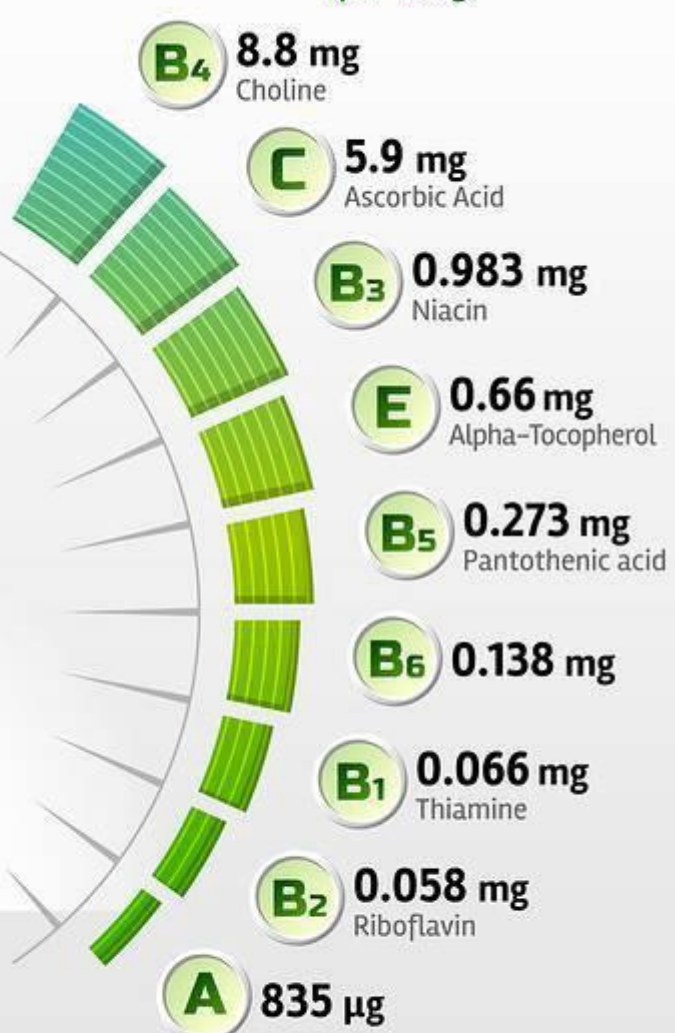

FAT
0.2 g

PROTEIN
1.06 g

MINERALS

(per 100g)

ENERGY  **26 kcal**
(per 100g)

VITAMINS

(per 100g)

CARBOHYDRATES
6.5 g

FAT
0.1 g

PROTEIN
1 g

MINERALS

(per 100g)

ENERGY  **29 kcal**
(per 100g)

VITAMINS

(per 100g)

CARBOHYDRATES
9.32 g

FAT
0.30 g

PROTEIN
1.10 g

MINERALS

(per 100g)

VITAMINS

(per 100g)

CARBOHYDRATES

9.58 g

PROTEIN

0.93 g

FAT

0.24 g

41 kcal

ENERGY

(per 100g)

MINERALS