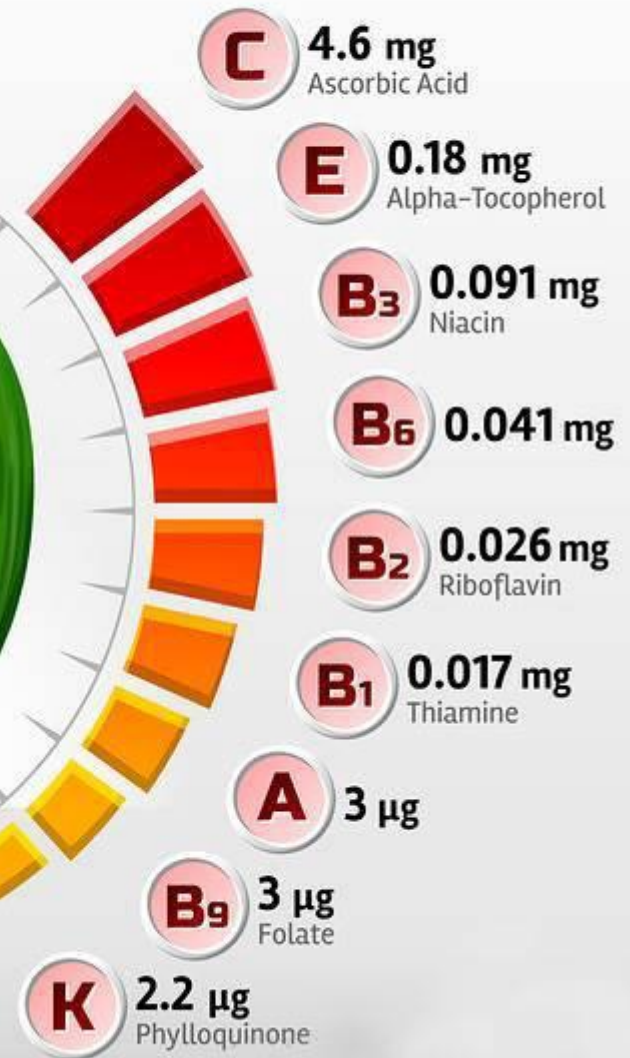

MINERALS

(per 100g)

ENERGY

(per 100g)

52 kcal

VITAMINS

(per 100g)

CARBOHYDRATES
13.81 g

FAT
0.17 g

PROTEIN
0.26 g

MINERALS

(per 100g)

ENERGY  **89 kcal**
(per 100g)

VITAMINS

(per 100g)

CARBOHYDRATES
22.84 g

FAT
0.33g

PROTEIN
1.09 g

MINERALS

(per 100g)

ENERGY  **34 kcal**
(per 100g)

VITAMINS

(per 100g)

CARBOHYDRATES
6.64 g

FAT
0.37 g

PROTEIN
2.82 g

MINERALS

(per 100g)

ENERGY  **77 kcal**
(per 100g)

VITAMINS

(per 100g)

CARBOHYDRATES
17.47 g