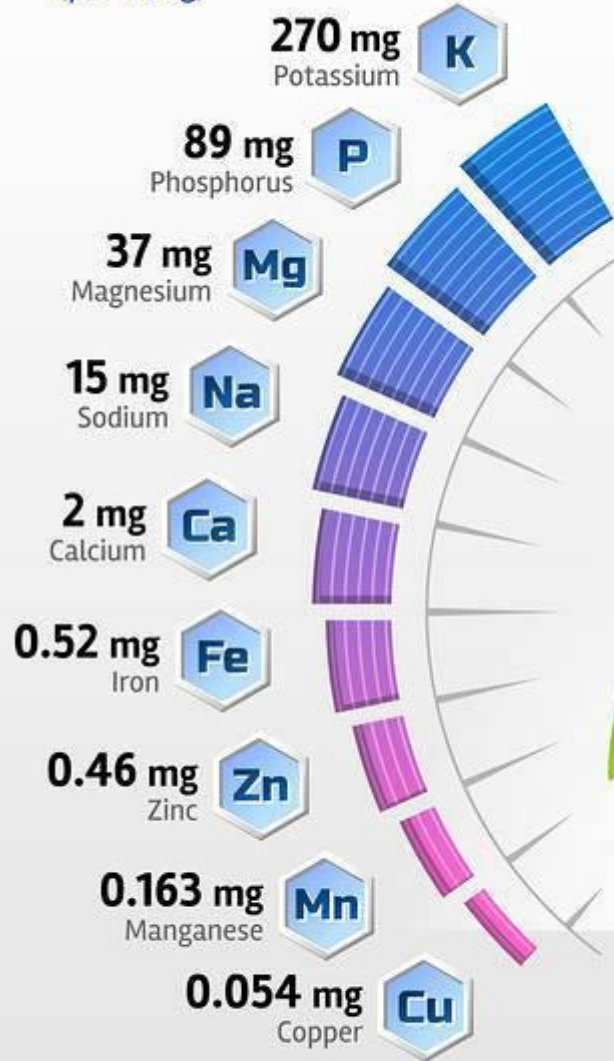

FAT
0.17 g

PROTEIN
0.26 g

MINERALS

(per 100g)

ENERGY  **89 kcal**
(per 100g)

VITAMINS

(per 100g)

CARBOHYDRATES
22.84 g

PROTEIN

0.93 g

FAT

0.24 g

41 kcal

ENERGY

(per 100g)

MINERALS

(per 100g)

ENERGY  **47 kcal**
(per 100g)

VITAMINS

(per 100g)

CARBOHYDRATES
11.75 g

FAT
0.12 g

PROTEIN
0.94 g

MINERALS

(per 100g)

ENERGY  **86 kcal**
(per 100g)

VITAMINS

(per 100g)

CARBOHYDRATES
18.7 g

FAT
1.35 g

PROTEIN
3.27 g

MINERALS