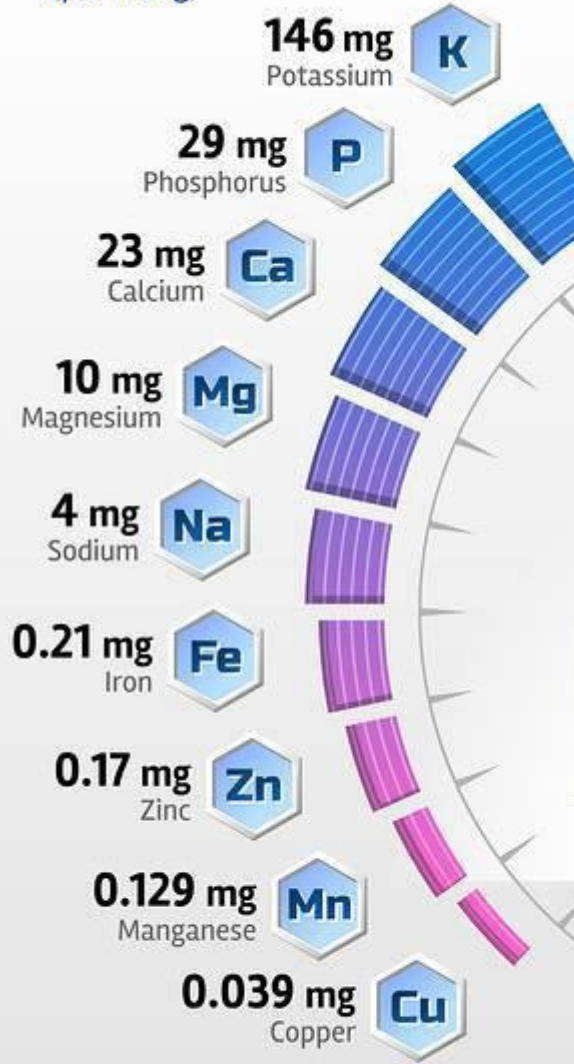

FAT
0.33g

PROTEIN
1.09 g

MINERALS

(per 100g)

ENERGY  **34 kcal**
(per 100g)

VITAMINS

(per 100g)

CARBOHYDRATES
6.64 g

FAT
0.37 g

PROTEIN
2.82 g

MINERALS

(per 100g)

ENERGY  **77 kcal**
(per 100g)

VITAMINS

(per 100g)

CARBOHYDRATES
17.47 g

FAT
0.09 g

PROTEIN
2.02 g

MINERALS

(per 100g)

ENERGY  **40 kcal**
(per 100g)

VITAMINS

(per 100g)

CARBOHYDRATES
9.34 g

FAT
0.1 g

PROTEIN
1.1 g

MINERALS

(per 100g)

ENERGY  **63 kcal**
(per 100g)

VITAMINS

(per 100g)

CARBOHYDRATES
16.01 g