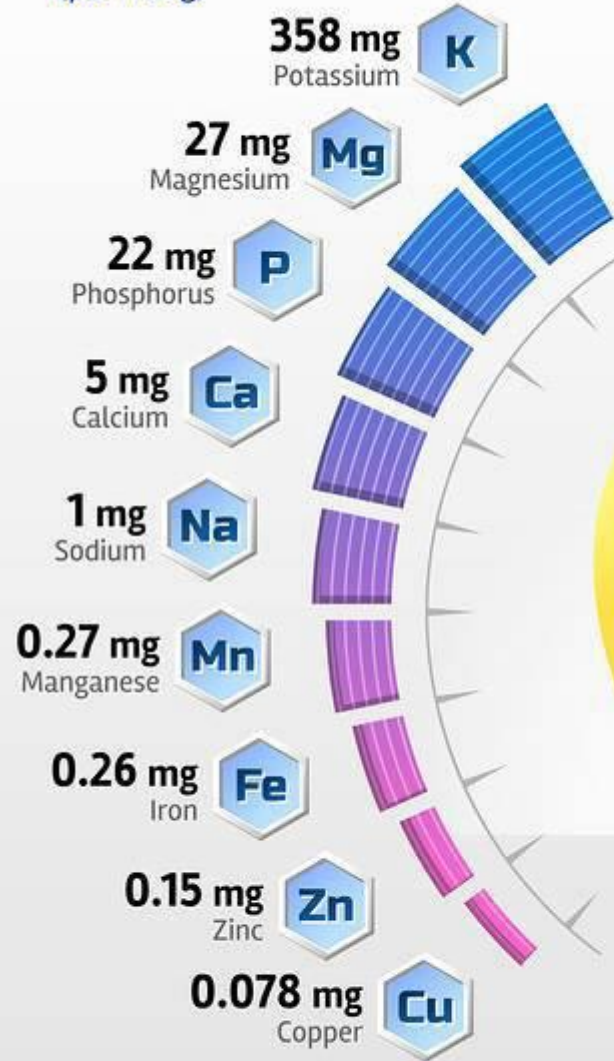

MINERALS

(per 100g)

ENERGY

(per 100g)

52 kcal

VITAMINS

(per 100g)

CARBOHYDRATES
13.81 g

FAT
0.17 g

PROTEIN
0.26 g

MINERALS

(per 100g)

ENERGY  **89 kcal**
(per 100g)

VITAMINS

(per 100g)

CARBOHYDRATES
22.84 g

FAT
0.33g

PROTEIN
1.09 g

MINERALS

(per 100g)

ENERGY  **34 kcal**
(per 100g)

VITAMINS

(per 100g)

CARBOHYDRATES
6.64 g

FAT
0.37 g

PROTEIN
2.82 g

MINERALS

(per 100g)

ENERGY  **77 kcal**
(per 100g)

VITAMINS

(per 100g)

CARBOHYDRATES
17.47 g