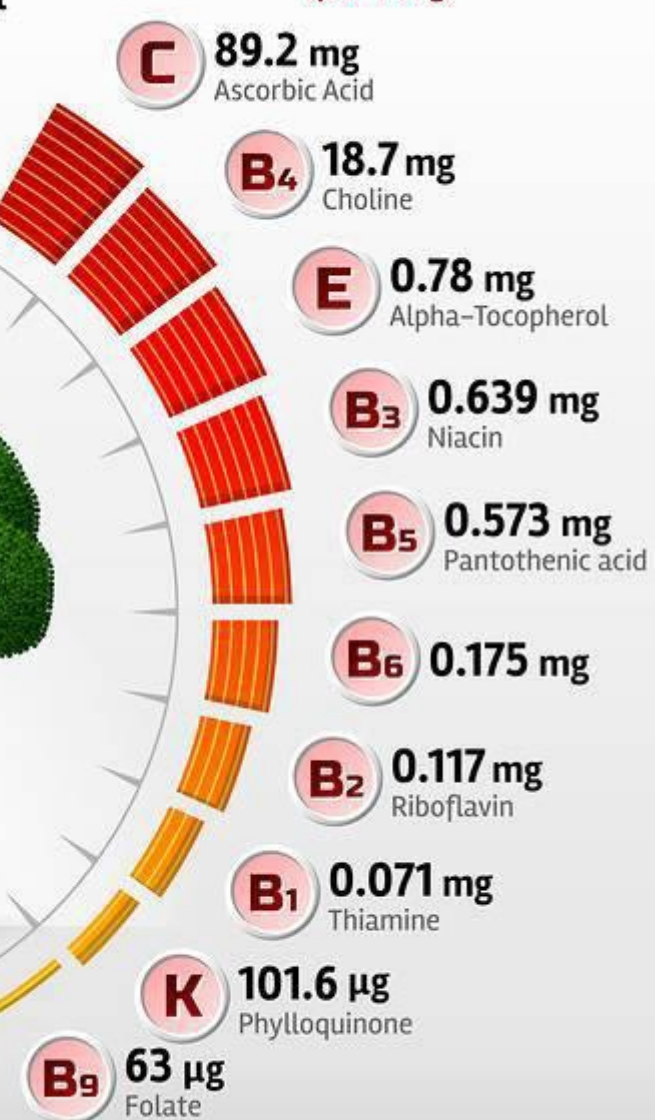

FAT
0.17 g

PROTEIN
0.26 g

MINERALS

(per 100g)

ENERGY  **89 kcal**
(per 100g)

VITAMINS

(per 100g)

CARBOHYDRATES
22.84 g

FAT
0.33g

PROTEIN
1.09 g

MINERALS

(per 100g)

ENERGY  **34 kcal**
(per 100g)

VITAMINS

(per 100g)

CARBOHYDRATES
6.64 g

FAT
0.37 g

PROTEIN
2.82 g

MINERALS

(per 100g)

ENERGY  **77 kcal**
(per 100g)

VITAMINS

(per 100g)

CARBOHYDRATES
17.47 g

FAT
0.09 g

PROTEIN
2.02 g

MINERALS

(per 100g)

ENERGY  **40 kcal**
(per 100g)

VITAMINS

(per 100g)

CARBOHYDRATES
9.34 g